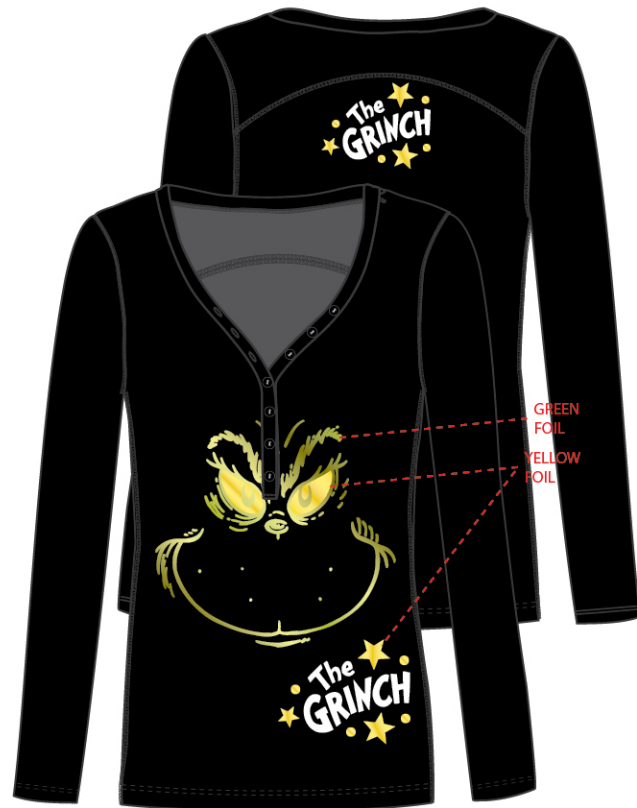

GRINCH SANTA  
LONG SLEEVE HENLEY

BEARY CHILLY DAY  
LONG SLEEVE HENLEY

STAY CHILLY  
LONG SLEEVE HENLEY

RUDOLPH CIRCLES  
LONG SLEEVE HENLEY

RUDOLPH GREETINGS  
LONG SLEEVE HENLEY

GRINCHMAS EVE TOSS  
SOFT TOUCH FLEECE RUFFLE PANT

COKE BEAR HUG  
SOFT TOUCH FLEECE RUFFLE PANT

STAY CHILLY  
SOFT TOUCH FLEECE RUFFLE PANT

RUDOLPH CIRCLES  
SOFT TOUCH FLEECE RUFFLE PANT

RUDOLPH GREETINGS  
SOFT TOUCH FLEECE RUFFLE PANT

CUSTOM LAYOUTS/ WALMART/ S4 2010/ LAYOUTS/ LICENSED HOLIDAY

THE GRINCH OUTLINE STAR  
LONG SLEEVE HENLEY

RUDOLPH SNOWBALL  
LONG SLEEVE HENLEY

ICE COLD ALLOVER  
LONG SLEEVE HENLEY

SKATE DAY  
LONG SLEEVE HENLEY

THE GRINCH OUTLINE STAR  
SCULPTED FLEECE RUFFLE PANT