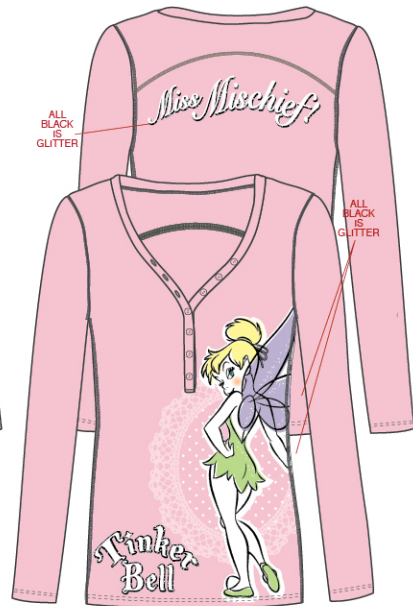

EEYORE FOOTIE YOGA PANT

WINNIE THE POOH FOOTIE YOGA PANT

MICKEY MOUSE FOOTIE YOGA PANT

CHIP & DALE FOOTIE YOGA PANT

CUSTOM LAYOUTS/WALMART/S42010/LAYOUTS/S4 DISNEY FOOTIE SETS 2010

FOLLOW THE DUST  
LONG SLEEVE HENLEY

LACE MISS MISCHIEF  
LONG SLEEVE HENLEY

HOLDING HANDS  
LONG SLEEVE HENLEY

EYORE EMBLEM  
LONG SLEEVE HENLEY

ORIGINAL MINNIE  
LONG SLEEVE HENLEY

I'M GRUMPY  
LONG SLEEVE HENLEY

BAMBI ON ICE  
LONG SLEEVE HENLEY