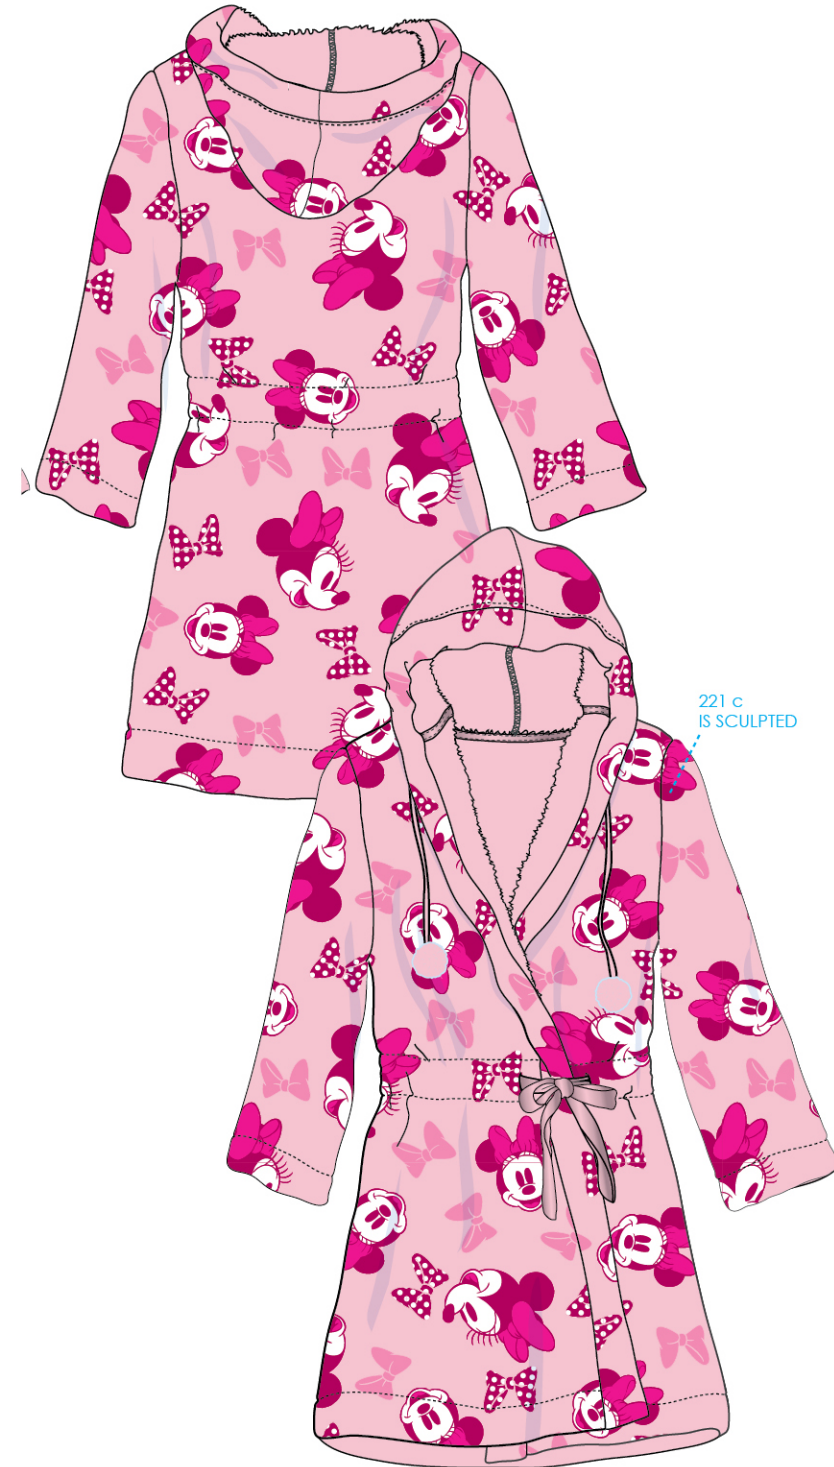

MINNIE BOWS
SCULPTED FLEECE HOODIE ROBE