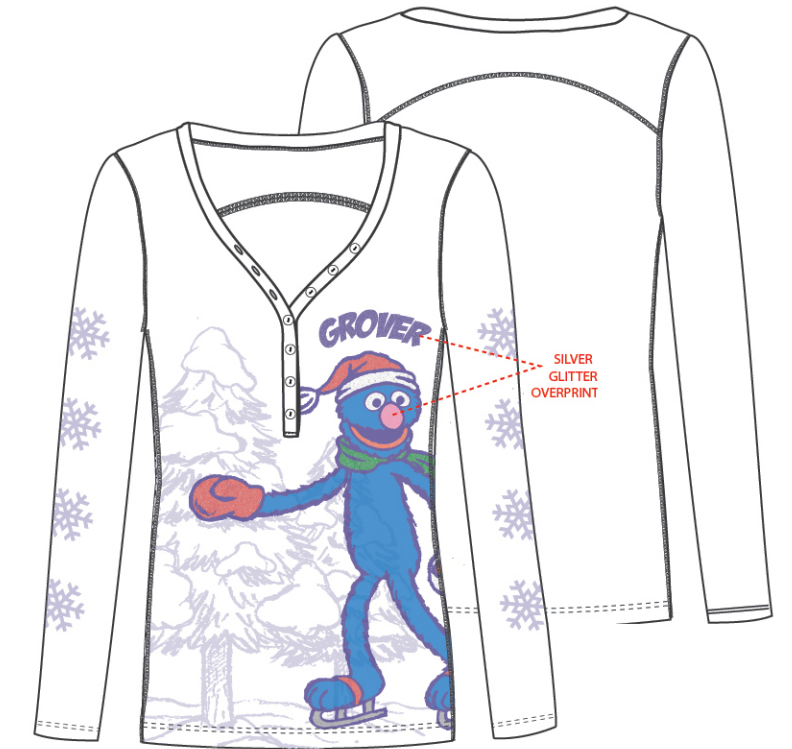

SILVER
GLITTER
OVERPRINT

GROVER SNOW WAVE
LONG SLEEVE HENLEY- HOT PINK

CUSTOM LAYOUTS/ WALMART/ S4 2010/ LAYOUTS/CORE HOLIDAY/_SESAME STREET_ S4 2010